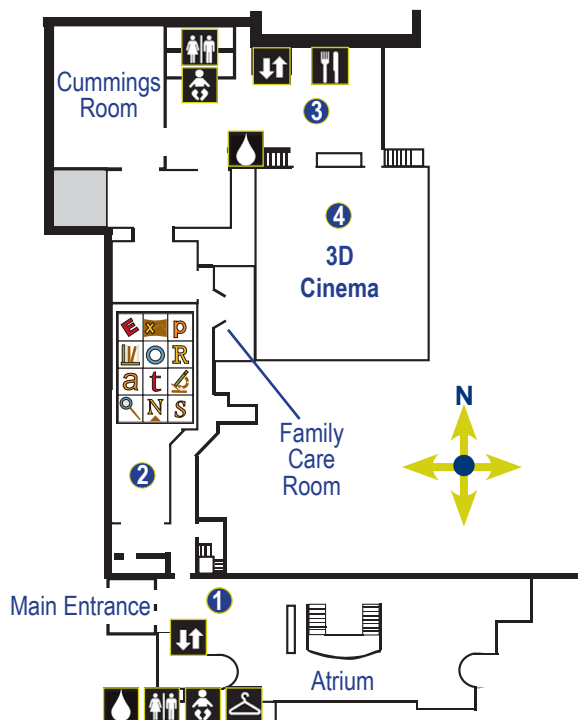

FIRST FLOOR

SECOND FLOOR

THIRD FLOOR

FOURTH FLOOR

1. Admissions
2. **EXPLORATIONS**
Generously funded by
3. **Cinema Concession Area**
4. **3D Cinema (open daily)**
BUGSI 3D: (22 mins) runs hourly 11am-3pm
Tickets available at BMS Admissions desk or Concessions Counter

Please Note: The fourth floor can be accessed from the stairs and elevator found on the north end of the museum. The stairs and elevator on the south end of the museum (near Main Entrance) only travel to the third floor.