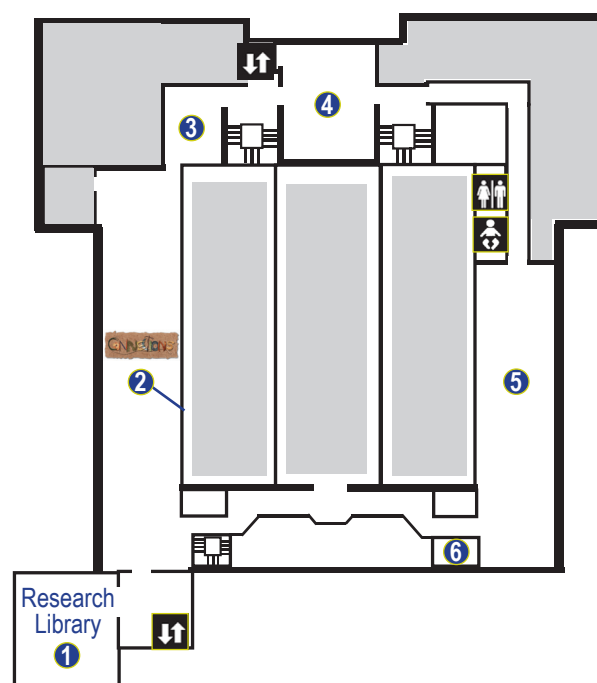

FIRST FLOOR

SECOND FLOOR

THIRD FLOOR

FOURTH FLOOR

1. Admissions
2. **EXPLORATIONS**
  Generously funded by
3. **Cinema Concession Area**
4. **3D Cinema (open daily)**
  BUGSI 3D: (22 mins) runs hourly 11am-3pm
  Tickets available at BMS Admissions desk or Concessions Counter

1. *Chauncey's & Brown Bear Bistro*
2. Western New York Woodlands
3. Vertebrate Evolution
4. Digging Into WNY's Past
5. Ecology of the Niagara Frontier
6. Whem Ankh
7. Dinosaurs & Co.
8. Hamlin Hall
9. Pendulum
10. **LEONARDO DA VINCI: MACHINES IN MOTION**
11. The Marchands: Scientific Illustrators
12. *"From the Hall of Man... to Today"* Greatbatch Exhibit

1. Research Library
2. **Connections**
3. Mandala & *"Analogue Flowers in a Digital Age Vol. II"* by Lukia Costello & Botany Dept.
4. Gems & Minerals
5. Spineless
6. Newton's Nook

1. Our Place in Space
  2. Stairway to Observatory*
2. *Only open for certain events

Please Note: The fourth floor can be accessed from the stairs and elevator found on the north end of the museum. The stairs and elevator on the south end of the museum (near Main Entrance) only travel to the third floor.

WELCOME

For over 80 years, the Buffalo Museum of Science has been providing great science experiences for the City of Buffalo and the Greater Western New York community. We thank you for allowing us to share our passion for science with you!

FEATURING

Leonardo da Vinci
MACHINES IN MOTION

JUNE 4 - AUGUST 28, 2011

Sponsored by **FIRST NIAGARA** and **R&P Oak Hill DEVELOPMENT, LLC**

FEATURING

Connections

The Museum's fully flexible, interactive gallery that allows people to do real science with real stuff!

LEGEND

	Coatroom		Restrooms
	Water Fountain		Elevator
	Changing Station		Vending

PHOTOGRAPHY: Please help us preserve our treasures by refraining from the use of flash photography around our collections pieces. All forms of photography and videotaping are prohibited in the Whem Ankh exhibit. Thank you.