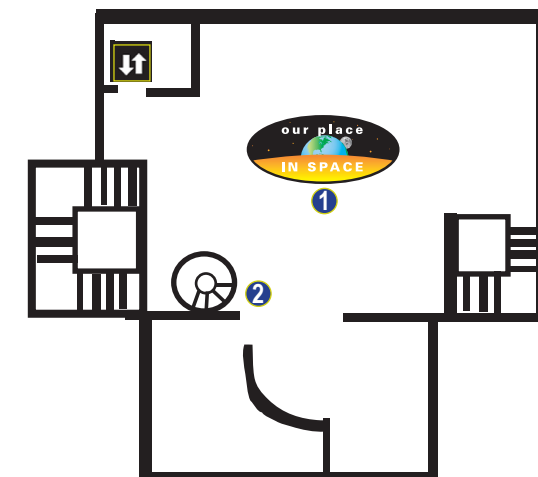

FIRST FLOOR

SECOND FLOOR

THIRD FLOOR

FOURTH FLOOR

1. Admissions
2. **EXPLORATIONS**
  Generously funded by
3. **Cinema Concession Area**
4. **3D Cinema (open daily)**
  BUGSI 3D: (22 mins) runs hourly 11am-3pm
  Tickets available at BMS Admissions desk or Concessions Counter

1. *Chauncey's & Brown Bear Bistro*
2. Western New York Woodlands
3. Vertebrate Evolution
4. Digging Into WNY's Past
5. Ecology of the Niagara Frontier
6. Whem Ankh
7. Dinosaurs & Co.
8. Hamlin Hall
9. Pendulum
10. **LEONARDO DA VINCI: MACHINES IN MOTION**
11. The Marchands: Scientific Illustrators
12. *"From the Hall of Man... to Today"* Greatbatch Exhibit

1. Research Library
2. **Connections**
3. Mandala & *"Analogue Flowers in a Digital Age Vol. II"* by Lukia Costello & Botany Dept.
4. Gems & Minerals
5. Spineless
6. Newton's Nook

1. Our Place in Space
  2. Stairway to Observatory*
2. *Only open for certain events

Please Note: The fourth floor can be accessed from the stairs and elevator found on the north end of the museum. The stairs and elevator on the south end of the museum (near Main Entrance) only travel to the third floor.

WELCOME

For over 80 years, the Buffalo Museum of Science has been providing great science experiences for the City of Buffalo and the Greater Western New York community. We thank you for allowing us to share our passion for science with you!

FEATURING

Leonardo da Vinci
MACHINES IN MOTION

JUNE 4 - AUGUST 28, 2011

Sponsored by **FIRST NIAGARA** and **R&P Oak Hill DEVELOPMENT, LLC**

FEATURING

Connections

The Museum's fully flexible, interactive gallery that allows people to do real science with real stuff!

LEGEND

	Coatroom		Restrooms
	Water Fountain		Elevator
	Changing Station		Vending

PHOTOGRAPHY: Please help us preserve our treasures by refraining from the use of flash photography around our collections pieces. All forms of photography and videotaping are prohibited in the Whem Ankh exhibit. Thank you.