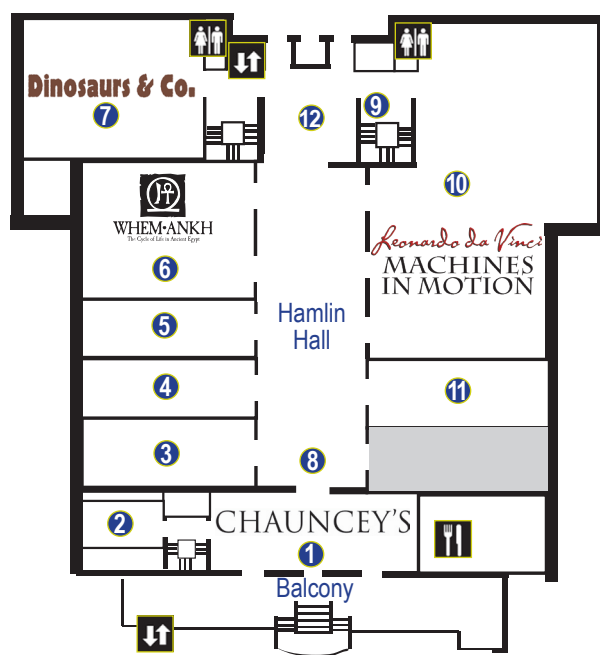

FIRST FLOOR

SECOND FLOOR

THIRD FLOOR

FOURTH FLOOR

1. Admissions
2. **EXPLORATIONS**
  Generously funded by
3. **Cinema Concession Area**
4. **3D Cinema (open daily)**
  BUGSI 3D: (22 mins) runs hourly 11am-3pm
  Tickets available at BMS Admissions desk or Concessions Counter

1. *Chauncey's & Brown Bear Bistro*
2. Western New York Woodlands
3. Vertebrate Evolution
4. Digging Into WNY's Past
5. Ecology of the Niagara Frontier
6. Whem Ankh
7. Dinosaurs & Co.
8. Hamlin Hall
9. Pendulum
10. **LEONARDO DA VINCI: MACHINES IN MOTION**
11. The Marchands: Scientific Illustrators
12. *"From the Hall of Man... to Today"* Greatbatch Exhibit

1. Research Library
2. **Connections**
3. Mandala & *"Analogue Flowers in a Digital Age Vol. II"* by Lukia Costello & Botany Dept.
4. Gems & Minerals
5. Spineless
6. Newton's Nook

1. Our Place in Space
  2. Stairway to Observatory*
2. *Only open for certain events

Please Note: The fourth floor can be accessed from the stairs and elevator found on the north end of the museum. The stairs and elevator on the south end of the museum (near Main Entrance) only travel to the third floor.

WELCOME

For over 80 years, the Buffalo Museum of Science has been providing great science experiences for the City of Buffalo and the Greater Western New York community. We thank you for allowing us to share our passion for science with you!

FEATURING

Leonardo da Vinci
MACHINES IN MOTION

JUNE 4 - AUGUST 28, 2011

Sponsored by **FIRST NIAGARA** and **R&P Oak Hill DEVELOPMENT, LLC**

FEATURING

Connections

The Museum's fully flexible, interactive gallery that allows people to do real science with real stuff!

LEGEND

	Coatroom		Restrooms
	Water Fountain		Elevator
	Changing Station		Vending

PHOTOGRAPHY: Please help us preserve our treasures by refraining from the use of flash photography around our collections pieces. All forms of photography and videotaping are prohibited in the Whem Ankh exhibit. Thank you.