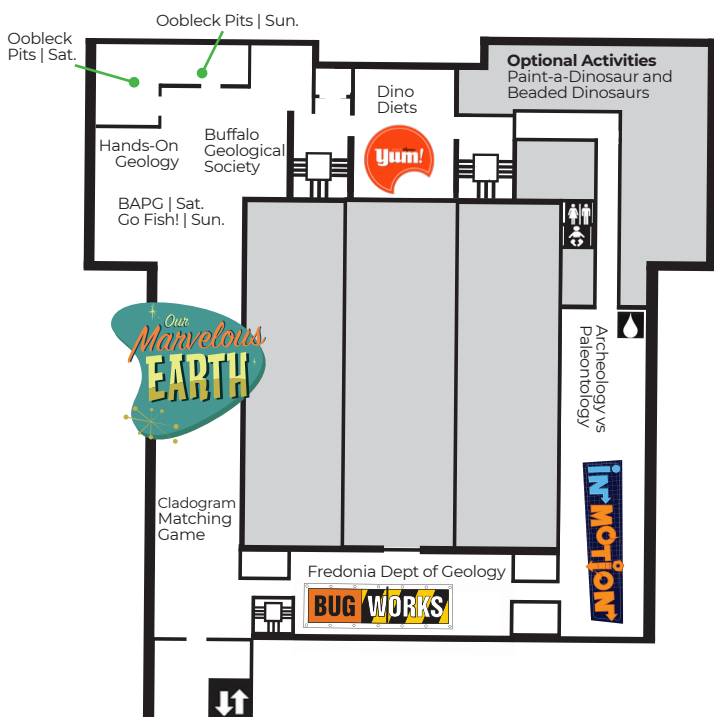

1ST FLOOR

2ND FLOOR

3RD FLOOR

4TH FLOOR

LEGEND

- Restrooms
- Water Fountain
- Elevators
- Changing Area

IMPOSSIBLE SCIENCE LIVE!

Featuring World Champion of Magic **Jason Latimer**

Sponsored by **MOOG**

April 7-11

BUFFALO MUSEUM OF SCIENCE

TICKETS AT SCIENCEBUFF.ORG

Spring Break DISCOVERY CAMP

April 6 - 10 | Grades K-5

CELEBRATE YOUR CHILD'S BIRTHDAY WITH US!

Give your child a birthday celebration they'll remember for years to come, filled with science, nature and fun!

For more information or to book your party visit sciencebuff.org or tiff.org